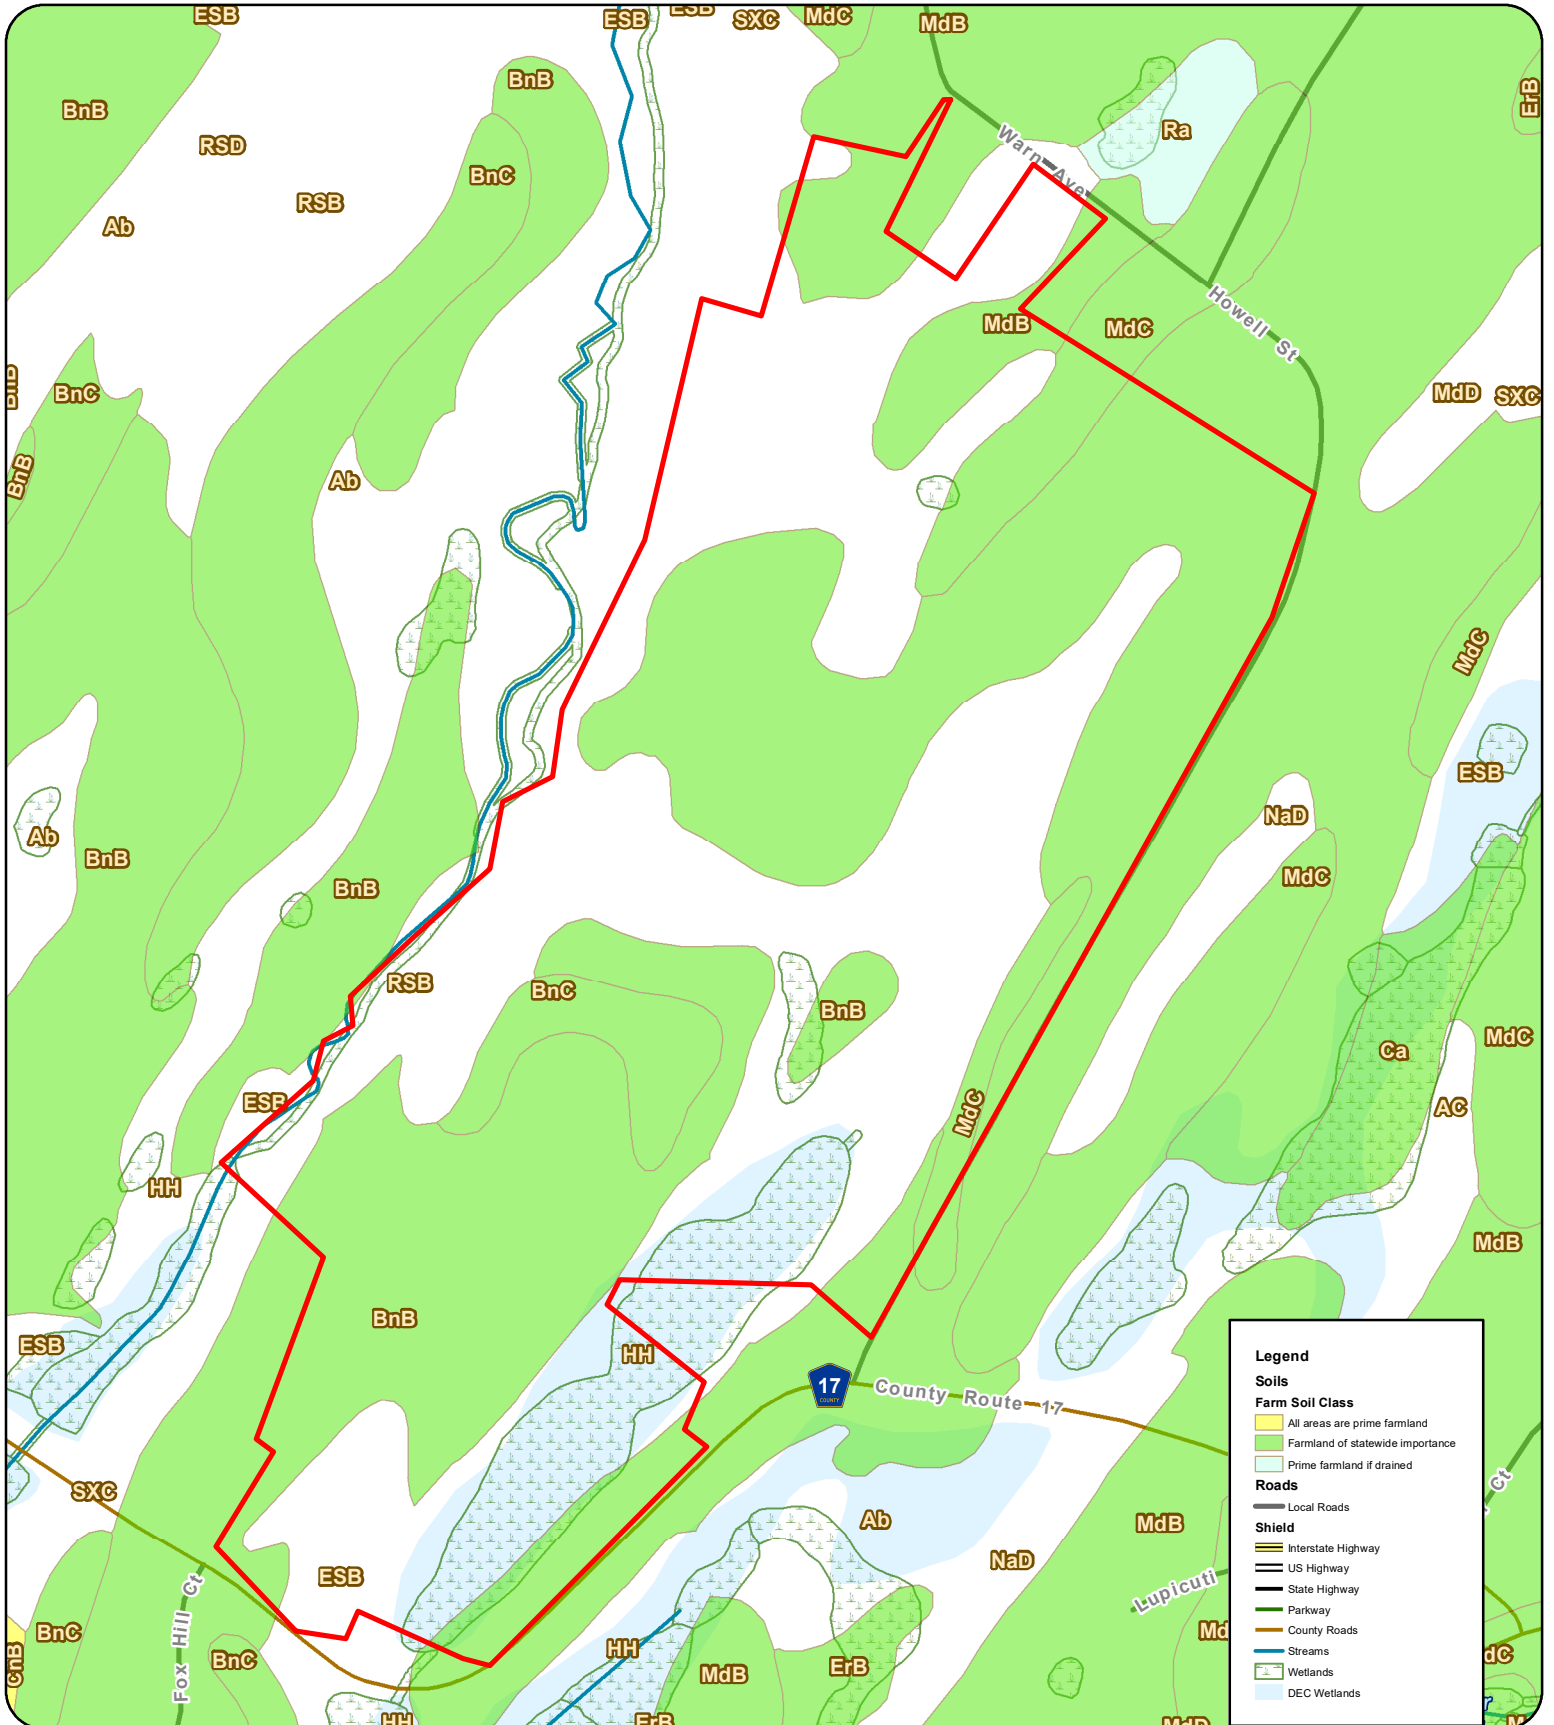

# HUDSON VALLEY FARMLINK NETWORK

A Project of American Farmland Trust

**Legend**

**Soils**

**Farm Soil Class**

- All areas are prime farmland
- Farmland of statewide importance
- Prime farmland if drained

**Roads**

- Local Roads

**Shield**

- Interstate Highway
- US Highway
- State Highway
- Parkway
- County Roads
- Streams
- Wetlands
- DEC Wetlands

For illustration purposes only, not for legal or navigational use.  
 Data Sources: NYSGIS Clearinghouse, USDA NRCS, USGS, USFWS